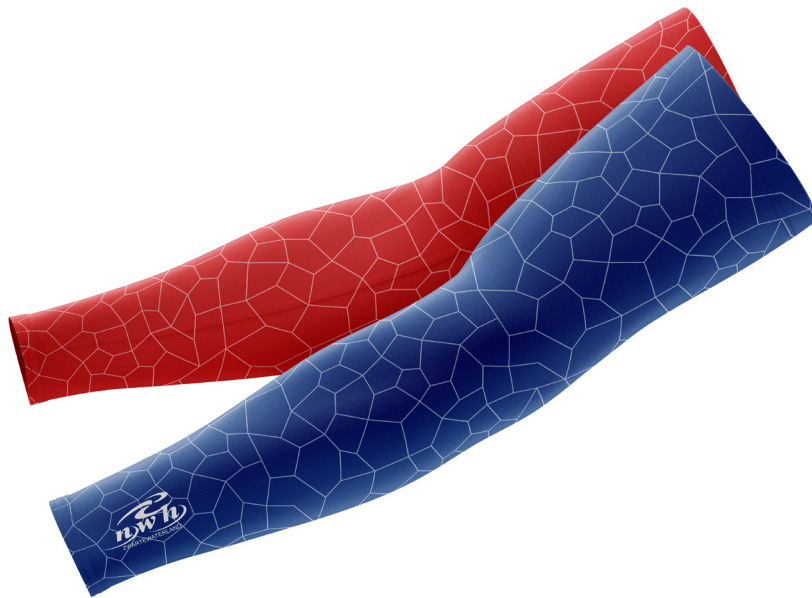

Information

PROJECT: WV NOORDWESTHOEK
 DESIGNER: MARIANNE
 DATE: 24/09/2024

Instructions

ZIPPER COLOR: BLACK
 LYCRA COLOR: BLACK

Colors Used

COLOR Q: RED
 COLOR Q: BLUE

COLOR Q: PMS CODE
 COLOR Q: PMS CODE

COLOR Q: PMS CODE
 COLOR Q: PMS CODE

Information

PROJECT: WV NOORDWESTHOEK
DESIGNER: MARIANNE
DATE: 24/09/2024

Instructions

 **ZIPPER COLOR:** BLACK
 **LYCRA COLOR:** BLACK

Colors Used

 **COLOR Q: RED**
 **COLOR Q: BLUE**

 **COLOR Q: PMS CODE**
 **COLOR Q: PMS CODE**