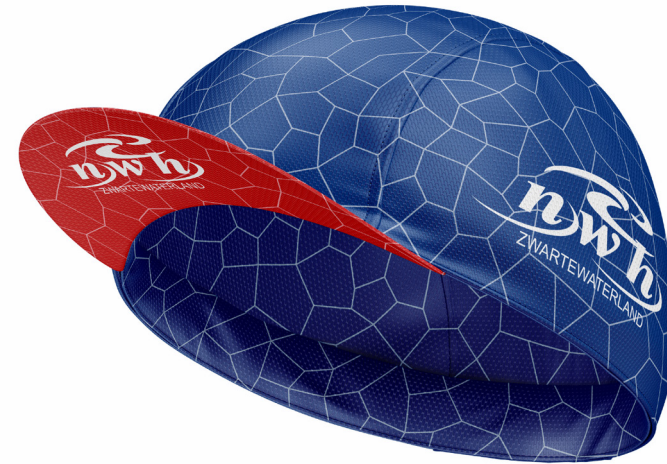

Information

PROJECT: WV NOORDWESTHOEK
 DESIGNER: MARIANNE
 DATE: 24/09/2024

Instructions

ZIPPER COLOR: BLACK
 LYCRA COLOR: BLACK

Colors Used

COLOR Q: RED
 COLOR Q: BLUE

COLOR Q: PMS CODE
 COLOR Q: PMS CODE

COLOR Q: PMS CODE
 COLOR Q: PMS CODE

Information

PROJECT: WV NOORDWESTHOEK
DESIGNER: MARIANNE
DATE: 24/09/2024

Instructions

 **ZIPPER COLOR:** BLACK
 **LYCRA COLOR:** BLACK

Colors Used

 **COLOR Q: RED**
 **COLOR Q: BLUE**

 **COLOR Q: PMS CODE**
 **COLOR Q: PMS CODE**

 **COLOR Q: PMS CODE**
 **COLOR Q: PMS CODE**

Information

PROJECT: WV NOORDWESTHOEK
DESIGNER: MARIANNE
DATE: 24/09/2024

Instructions

 **ZIPPER COLOR:** BLACK
 **LYCRA COLOR:** BLACK

Colors Used

 **COLOR Q:** RED
 **COLOR Q:** BLUE